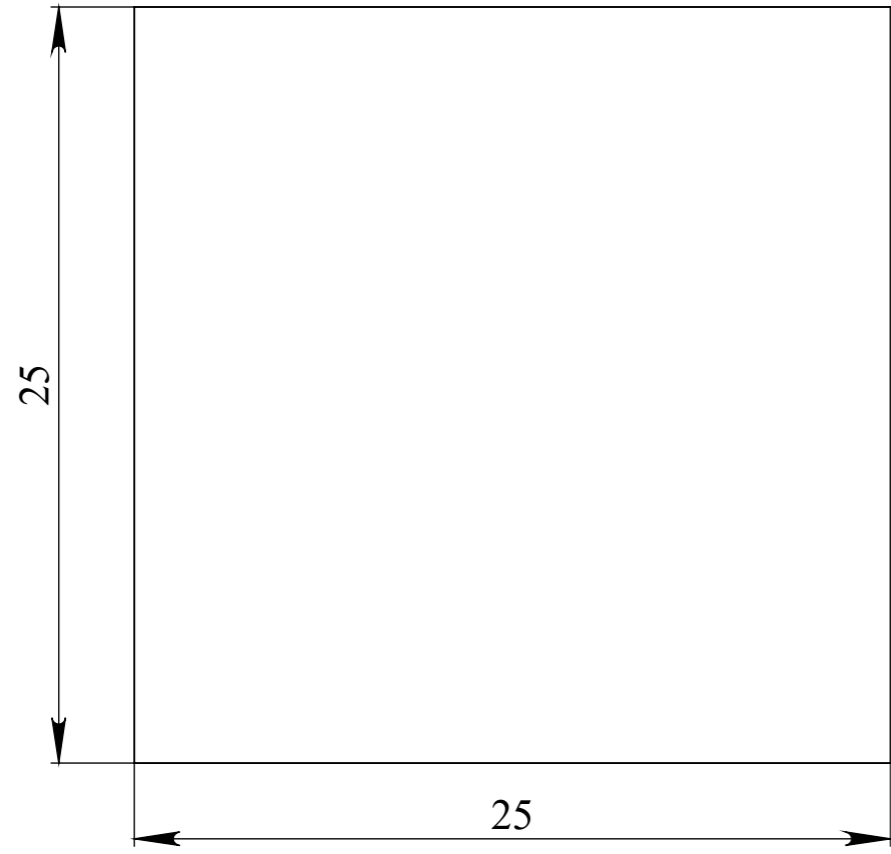

This drawing and information herein is proprietary to Acktar Ltd. and shall not be disclosed except in accordance with its written permission

REVISIONS

REV.	DESCRIPTION	ECO No	APPROVED	DATE

TOLERANCES UNLESS OTHERWISE SPECIFIED (ISO 2768)		
OVER	INCL	
0	6	± 0.1
6	30	± 0.2
30	120	± 0.3
120	315	± 0.5
315	1000	± 0.8
	ANGLE	±1

DWG NO.

NAME
**Metal Velvet / Spectral Black
 Light Absorbing Panel
 square 25x25mm**

TITLE:

MATERIAL:
Aluminum

DO NOT SCALE DRAWING

LIT. MASS SCALE:

kg.

LIST 1 LISTS 1