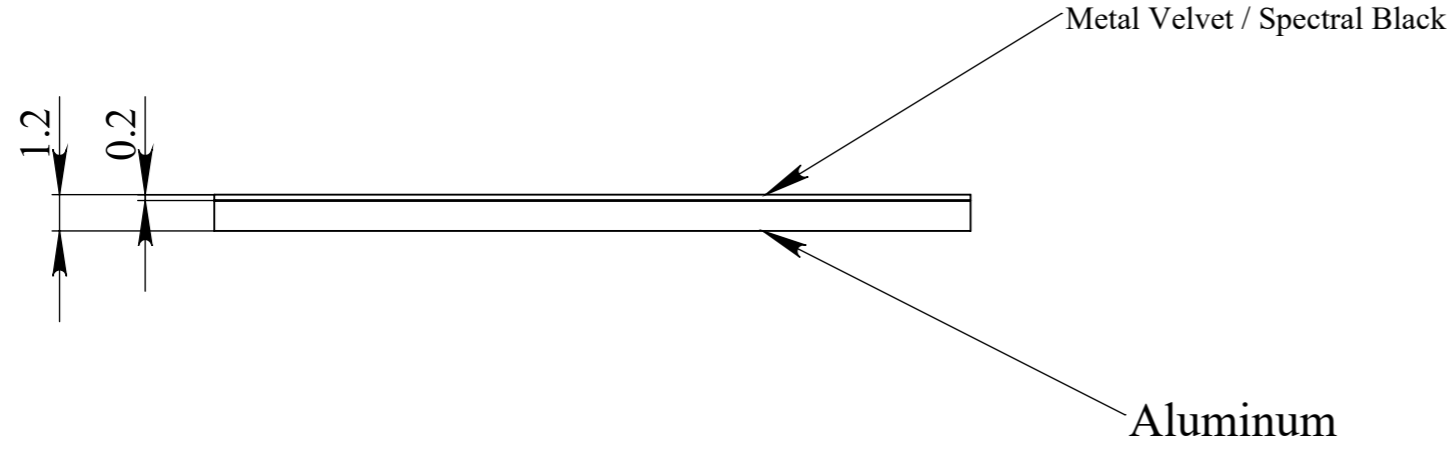

This drawing and information herein is proprietary to Acktar Ltd. and shall not be disclosed except in accordance with its written permission

REVISIONS

REV.	DESCRIPTION	ECO No	APPROVED	DATE

TOLERANCES UNLESS OTHERWISE SPECIFIED (ISO 2768)		
OVER	INCL	
0	6	± 0.1
6	30	± 0.2
30	120	± 0.3
120	315	± 0.5
315	1000	± 0.8
	ANGLE	±1

DWG NO.

NAME
**Metal Velvet / Spectral Black
Light Absorbing Panel
square 25x25mm**

TITLE:

MATERIAL:
Aluminum

DO NOT SCALE DRAWING

LIT. MASS SCALE:

kg.

LIST 1 LISTS 1

Acktar Ltd.
1 Leshem St., Entrance A, P.O.Box8643
Kiryat Gat 82000, Israel
Tel: 972-8-6814213 Fax: 972-8-6810198
Email: acktar@netvision.net.il